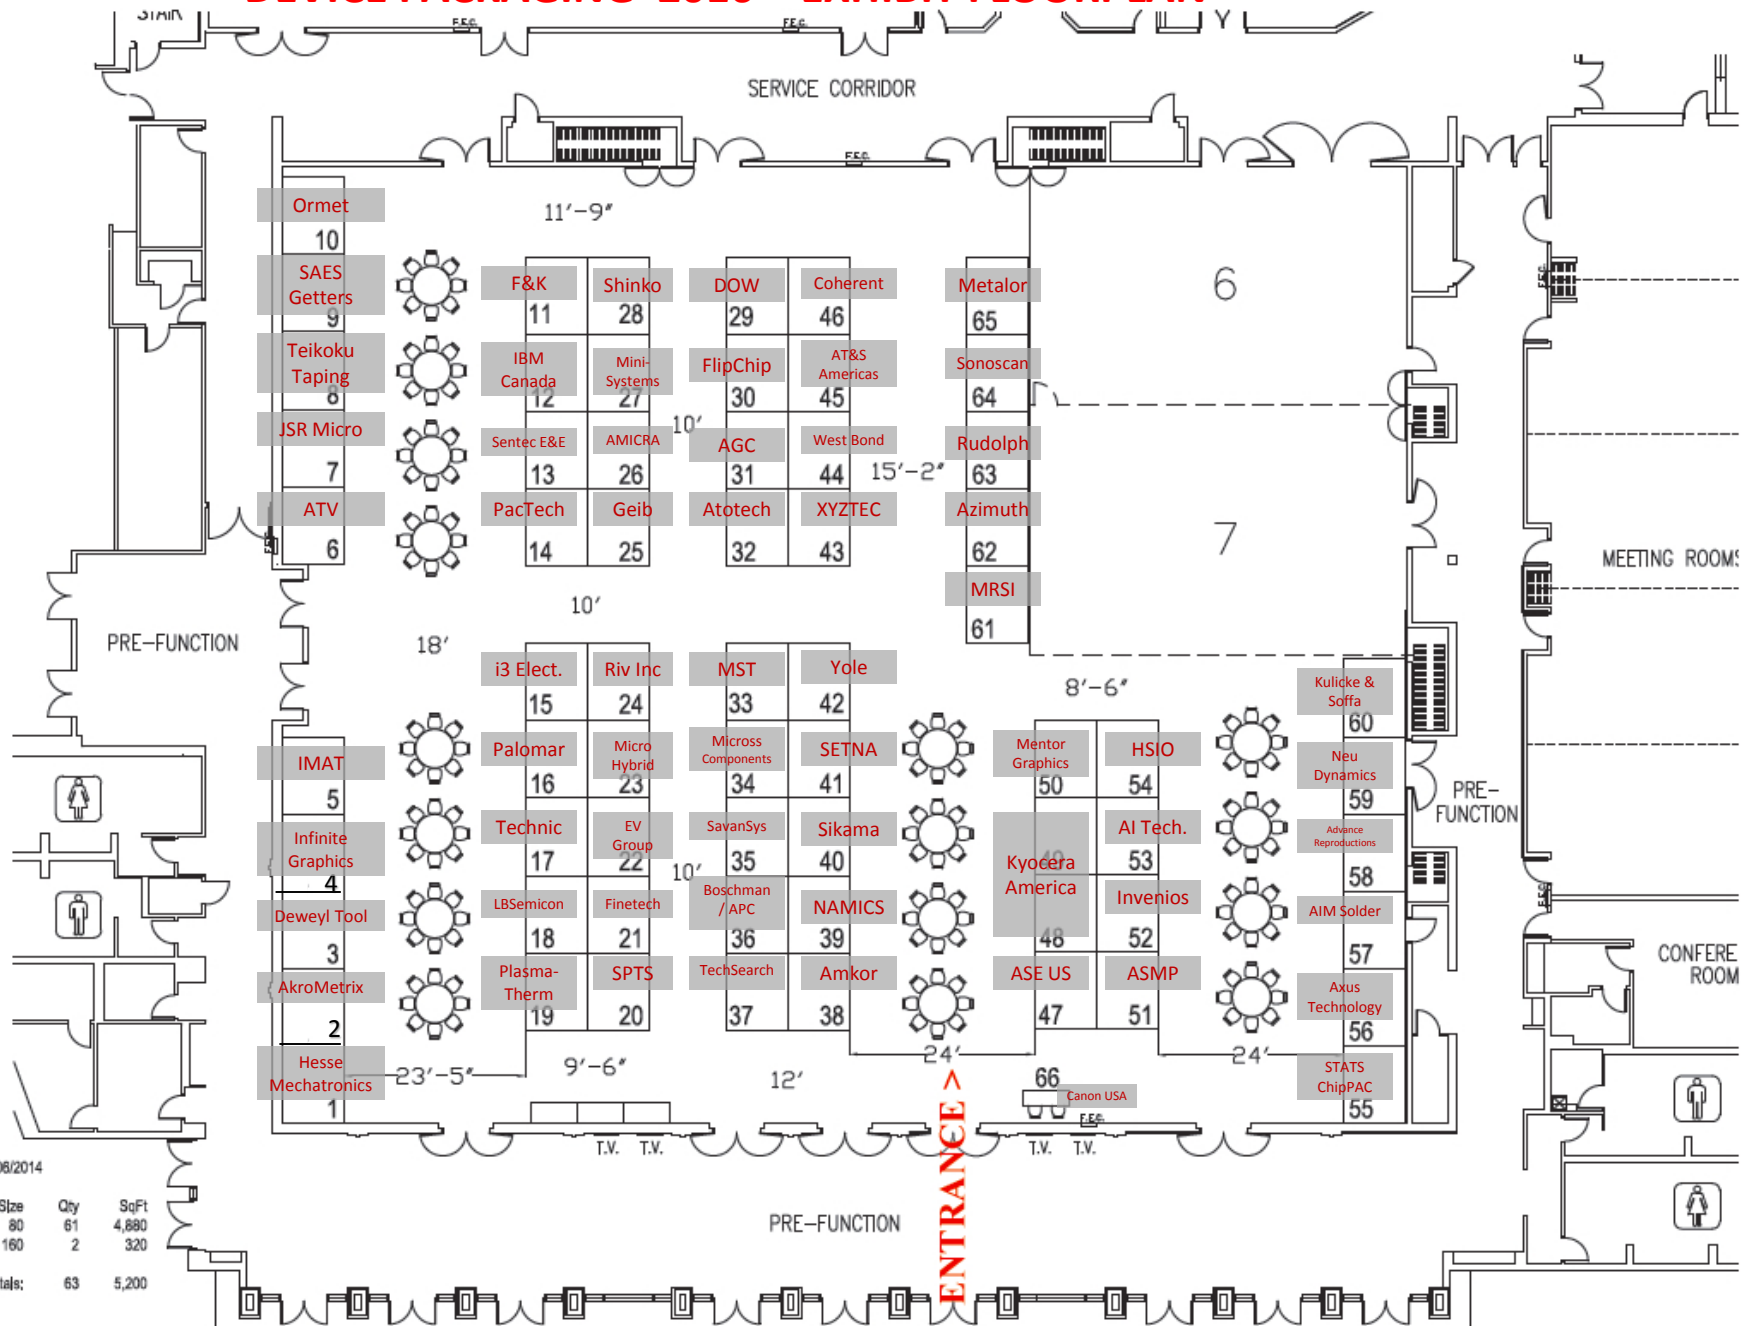

# DEVICE PACKAGING 2016 – EXHIBIT FLOORPLAN

Inventory as of 02/08/2014

Dimension	Size	Qty	SqFt
8'x10'	80	61	4,880
8'x20'	160	2	320
<b>Totals:</b>		<b>63</b>	<b>5,200</b>